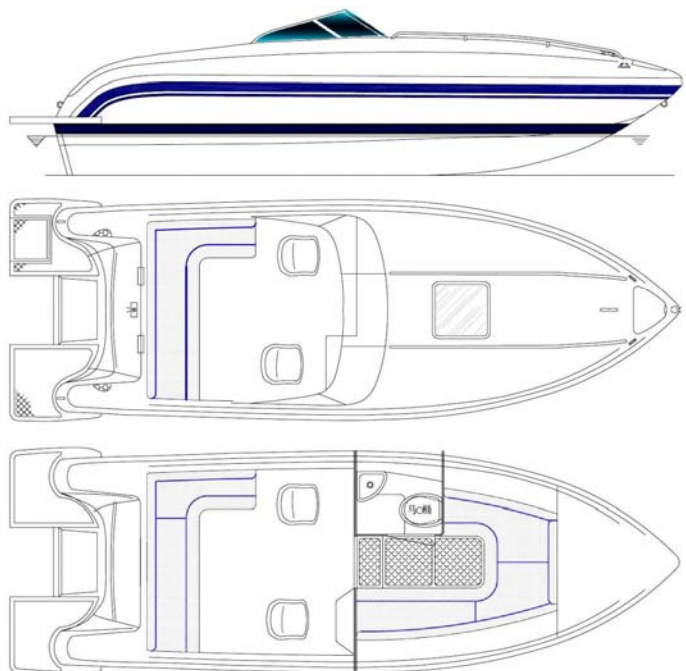

System and auxiliary instruments:辅助工具

- -Battery cut-off switch 电池切断开关
- -Electric switch panel 配电板
- -Electric Horn 电笛
- -International navigation lighting 红绿一体航行灯
- -1 x Automatic bilge pump 1 台自动污水泵
- -150L S/S fuel tank with level sensor & sight gauge 150L S/S 油箱.带油位感应器和油位表
- -50L S/S Fresh water tank 50L S/S 水箱

Optional Items:选择项目

- -Available with inboard diesel or petrol engine 可装柴油主机
- -Battery Charger 充电器
- -Cockpit refrigerator (battery charger req.) 驾驶舱电冰箱 (须装充电器)
- -Removable waterproof indoor/outdoor carpet: 可移动的防水地毯
- -Foldable swim ladder 可折叠游泳梯
- -Convertible Bimini top 可折叠的天遮
- -CD MP3 Player CD MP3 功放机
- -Cockpit courtesy lighting 驾驶舱地脚灯
- -Teak cabin door 柚木舱门
- -Teak cockpit sole and entry steps 柚木驾驶舱地板和踏步
- -Teak swim platform 柚木跳水平台
- -Coloured Gelcote for Hull

主要参数	
总长	7.80M
水线长	6.38M
型宽	2.50M
型深	1.15M
吃水	0.445M

Ocean Asia Inc Ltd

e-mail: info@ocean-asia.com

website: <http://www.ocean-asia.com>